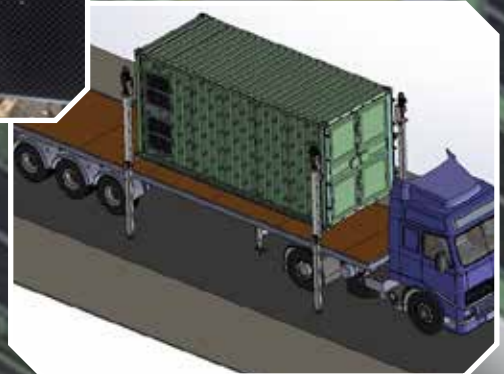

Medikal-Sivil-Sanayi Sektörüne Yönelik Konteynerler

(Medical-Civil-Industrial Sector of Containers)

Morgue Container/Morg Konteyneri

TYPE/TÜR	20 FEET OFFSHORE CONTAINER/20 FEET OFFSHORE KONTEYNER
STRUCTURE/YAPI	STEEL-S355JR/ÇELİK-st 52/Stainless Steel
DIMENSIONS/ÖLÇÜLER	6058*2438*2896 mm
INSULATION/YALITIM	ROCKWOOL or SANDWICH PANEL
ELECTRICAL SYSTEM/ELEKTRİK SİSTEMİ	CE

<u>Dead Capacity / Ceset Kapasite</u>	<u>12</u>	
<u>Cooling Capacity/Soğutma kapasitesi</u>	-15 Degree	Bitzer /Germany
<u>Generator / Jeneratör</u>	Diesel / 22 KVA	Alimar/Turkey