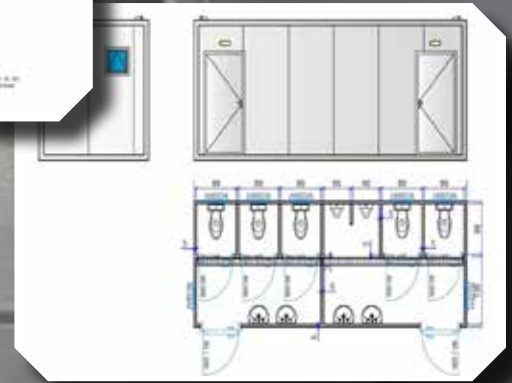

Medikal-Sivil-Sanayi Sektörüne Yönelik Konteynerler

(Medical-Civil-Industrial Sector of Containers)

Wc & Shower Container / Tuvalet Banyo Konteyner

TYPE/TÜR	20 FEET OFFSHORE CONTAINER/20 FEET OFFSHORE KONTEYNER
STRUCTURE/YAPI	STEEL-S355JR/ÇELİK-st 52 and Stainless Steel
DIMENSIONS/ÖLÇÜLER	6058*2438*2896 mm
INSULATION/YALITIM	ROCKWOOL or SANDWICH PANEL
ELECTRICAL SYSTEM/ELEKTRİK SİSTEMİ	CE