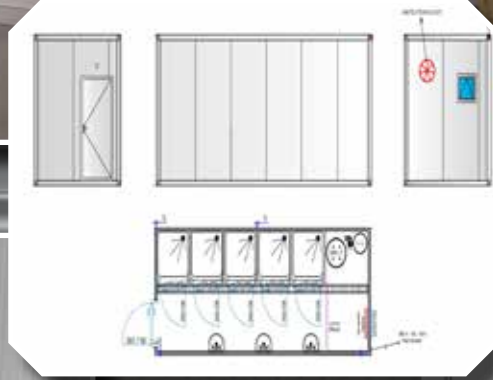

Medikal-Sivil-Sanayi Sektörüne Yönelik Konteynerler

(Medical-Civil-Industrial Sector of Containers)

Wc & Shower Container / Tuvalet Banyo Konteyner

TYPE/TÜR	20 FEET OFFSHORE CONTAINER/20 FEET OFFSHORE KONTEYNER
STRUCTURE/YAPI	STEEL-S355JR/ÇELİK-st 52 and Stainless Steel
DIMENSIONS/ÖLÇÜLER	6058*2438*2896 mm
INSULATION/YALITIM	ROCKWOOL or SANDWICH PANEL
ELECTRICAL SYSTEM/ELEKTRİK SİSTEMİ	CE