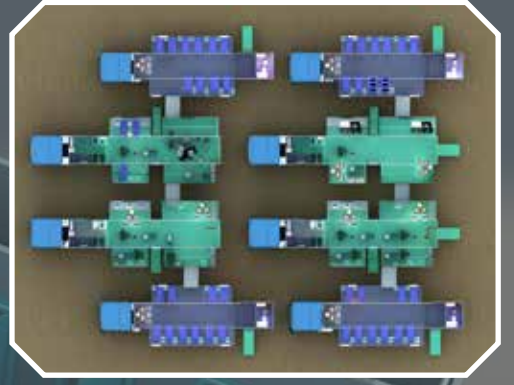

Mobil Treyler Çözümleri

(Mobile Trailer Solutions)

Mobil Medikal Treyler/Mobile Medical Trailer

- Resepsiyon (Reception)
- Ameliyathane (Operating Theatre)
- Yoğun Bakım (Intensive Care)
- Röntgen (Radiology)
- Diş Bölümü (Dental)

Havalandırma sistemi Hepa filtreli sistemdir.
HEPA FİLTRE SYSTEM
Air circulation in the units shall be mounted.